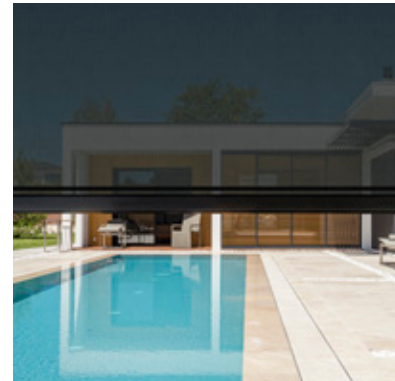

Sergé screen

Tightly woven fiberglass fabric with 5% openness