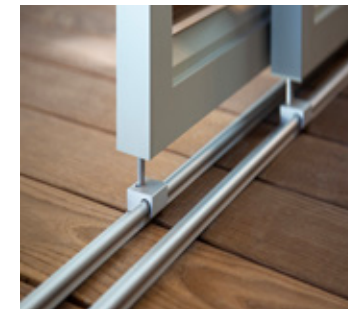

Sun protection panels

Mastering the sun in a stylish and cozy way? Our Loggia sun protection panels in an aluminum frame are available with horizontal blades, vertical wooden blades or screen fabric. Pick your favorite insert while adding functionality to your patio cover. These Loggia panels will give you just the right amount of shade or sunlight, in any season and for every moment.

Fixed parallelogram blades

Rotatable parallelogram blades

Fixed straight horizontal blades

Fixed straight vertical blades

Screen (fabric)

Privacy

With Loggia Paro Privacy panels, the blades can be manually rotated to the desired position.

Sliding system

The sliding system rests on a bottom guide that compensates for level differences of up to 6 cm thanks to the patented Flexguide technology.