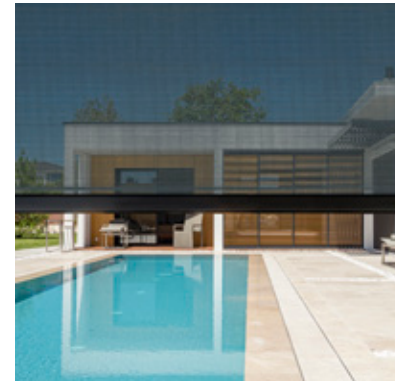

Tuffscreen

Insect mesh