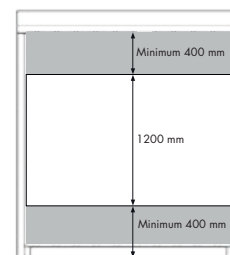

### Crystal window

To stay fully connected with your outdoor space, a transparent vinyl window - our Crystal window - can be added to your screen. This transparent vinyl type consists of PVC (fire rating M2) and has a fixed height of 1,200 mm / 47.2 in, running across the entire width of the screen. There is a minimum distance of 400 mm / 15.7 in between the transparent window and the top and bottom edges.