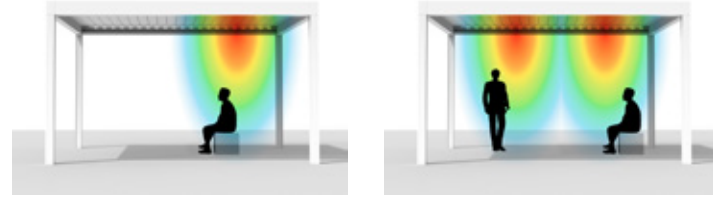

Heating

By integrating heating elements into your outdoor living space, you create the ideal climate at all times, even in winter.

Lineo® Heat (Algarve)

Unique on the market, our fixed blade features seamlessly integrated 1,400 W heating modules, equipped with short-wave infrared lamps. You enjoy immediate heat distribution and pleasant radiant warmth exactly where you need it. Choose between a version with one or two heating elements per blade (1,400 / 2,800 W), and between a black or white ceramic-glass cover.