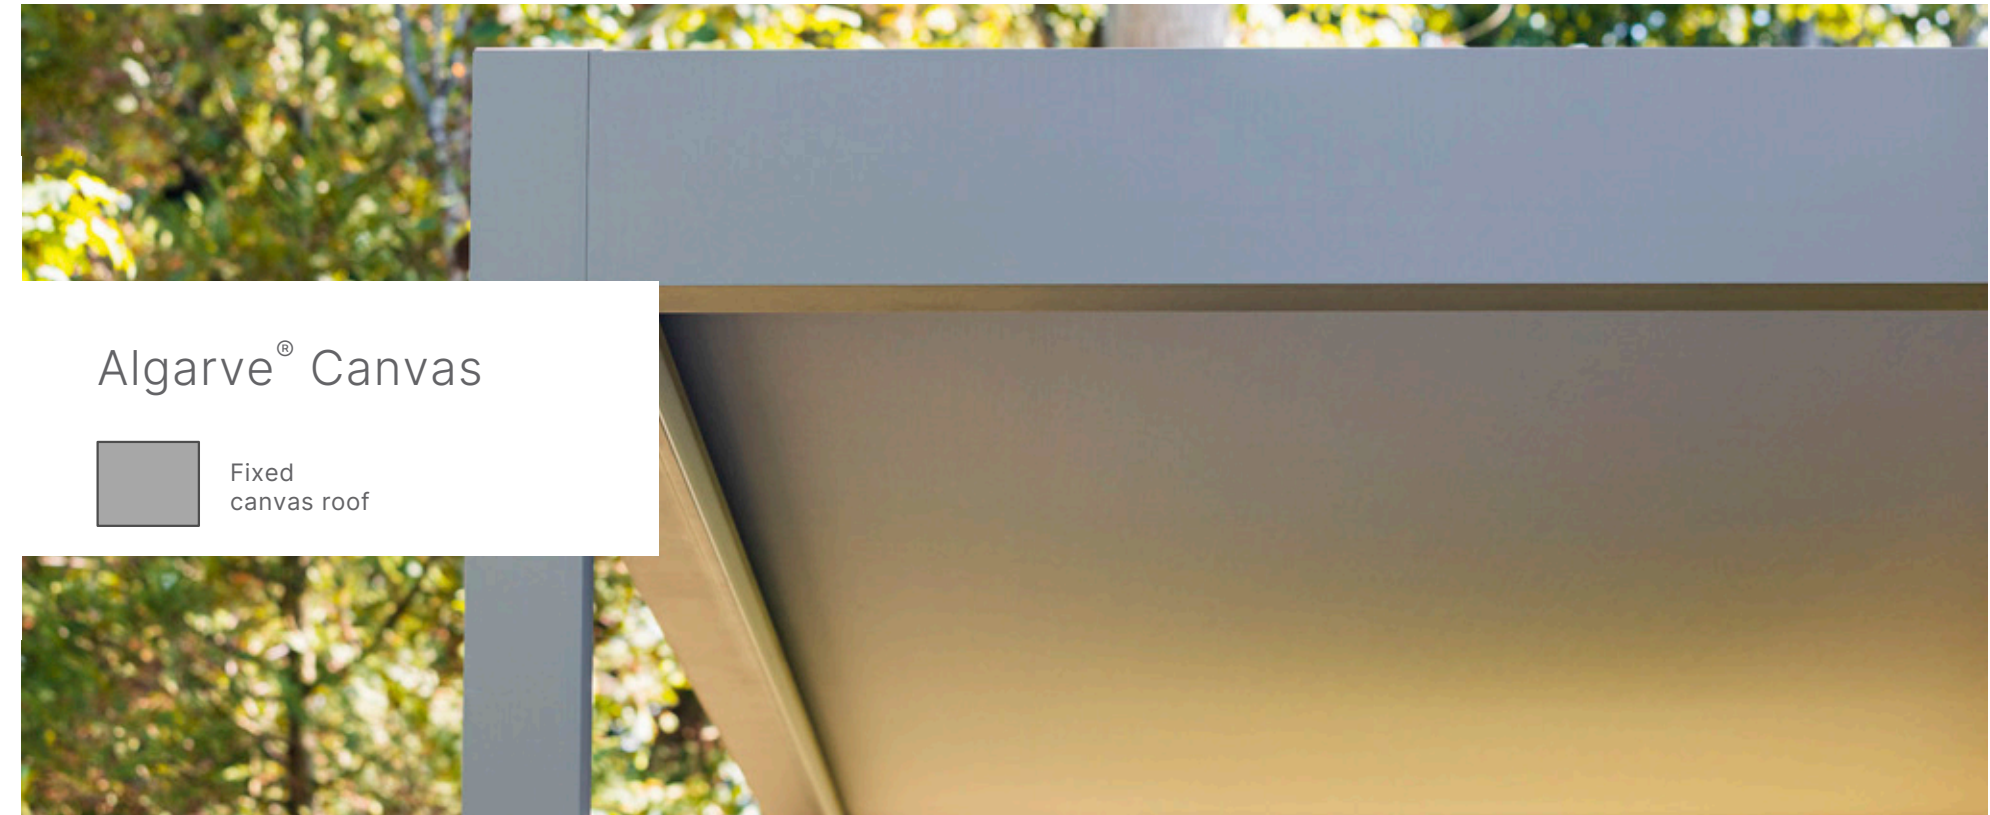

Maximum sunlight - bring light in when open

Algarve® Canvas

Fixed canvas roof

Fixed canvas roof

Algarve Canvas is a minimalistic construction with a fixed roof, finished with a sleek, stretched ceiling that uses Renson's Fixscreen technology. Use the Algarve Canvas as a stylish patio cover or as a safe, dry solution for outdoor storage.