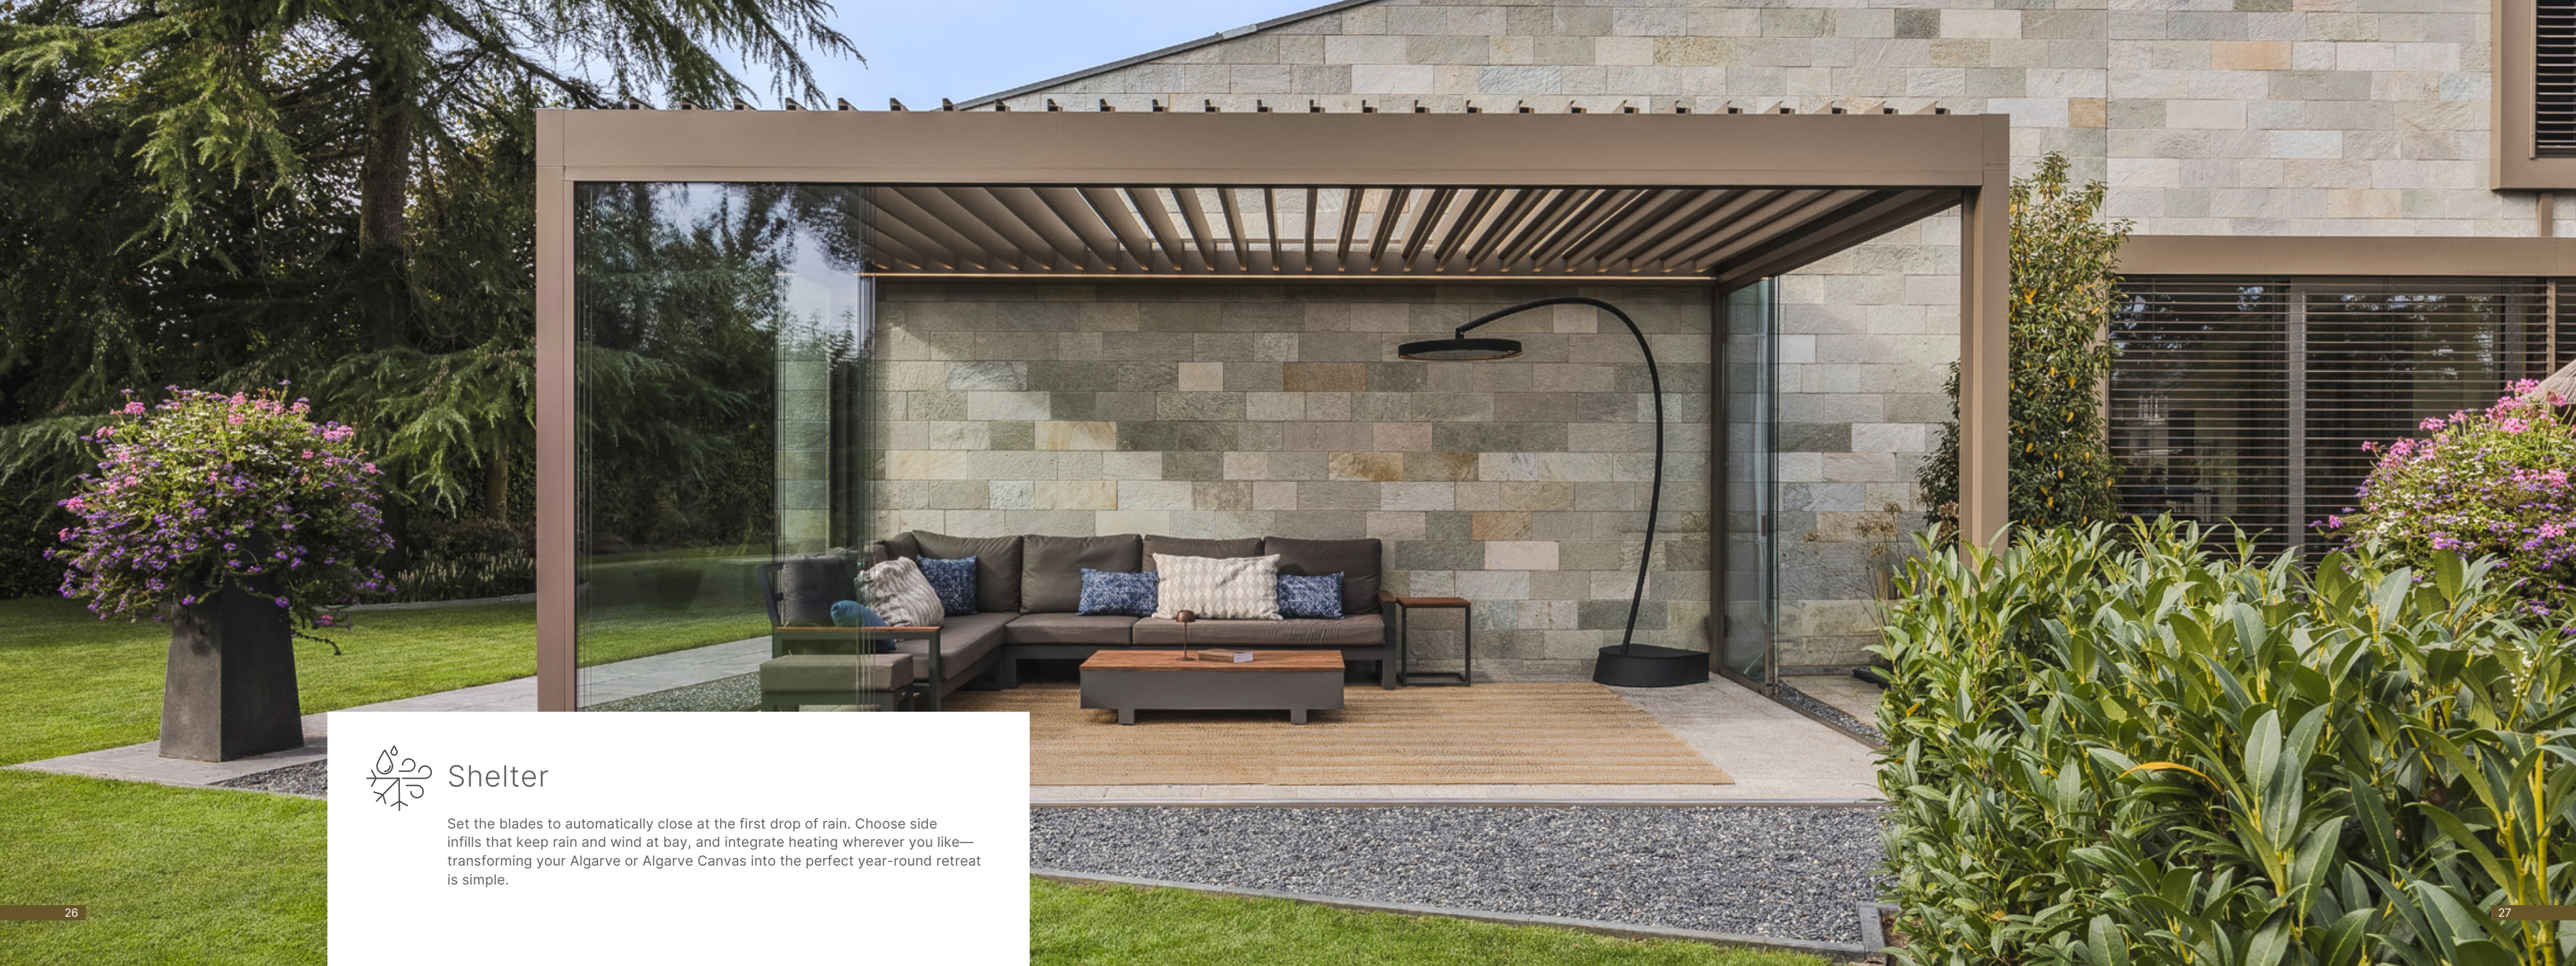

Shelter

Set the blades to automatically close at the first drop of rain. Choose side infills that keep rain and wind at bay, and integrate heating wherever you like—transforming your Algarve or Algarve Canvas into the perfect year-round retreat is simple.