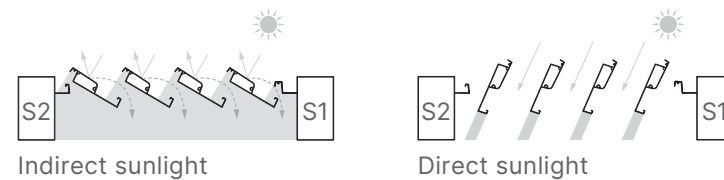

Sun protection - keep light out when open