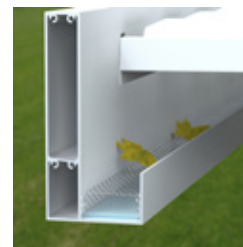

No splashing water (Algarve)

The gutters are equipped with special diffusers to prevent splashing water.