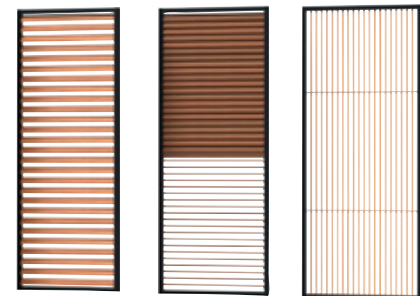

Wood

The Loggia sun protection panels can also be equipped with real wood. This natural material will gradually develop a silver-gray patina and requires more specific maintenance—but it offers a beautiful, organic connection to the surrounding landscape where your Algarve is installed.