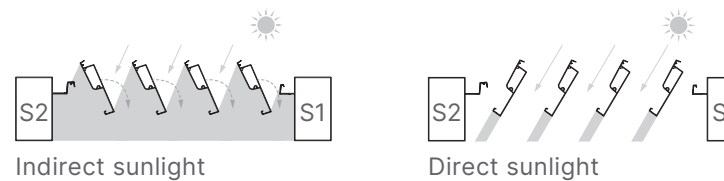

Maximum sunlight - bring light in when open

Algarve® Canvas

Fixed canvas roof

Fixed canvas roof

Algarve Canvas is a minimalistic construction with a fixed roof, finished with a sleek, stretched ceiling that uses Renson's Fixscreen technology. Use the Algarve Canvas as a stylish patio cover or as a safe, dry solution for outdoor storage.