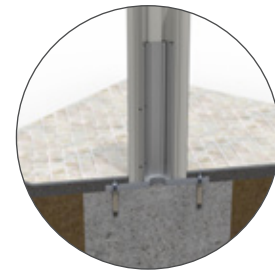

Water drainage

Water resistance and drainage performance are tested using a spray system that simulates rainstorms. This allows us to determine flow rate efficiency and how it can be further optimized.

Load-bearing capacity

Our patio covers are engineered to handle diverse weather conditions, including wind and snow. Load capacities are calculated through static strength analysis and validated by internal testing. The maximum load depends on several variables: structure type, surface area, model, integrated elements, and location. As a general guideline, the structure is designed to deflect no more than 1/200th of its longest span without permanent deformation, made possible by our patented frame tensioning system. In the case of heavy snowfall, the roof must be left open.

Wind

If the roof blades remain closed, wind tunnel tests have shown that the Algarve's roof can withstand wind speeds of up to 120 km/h (75 mph). For the Algarve Canvas, the fixed roof features a tightly stretched fabric with Fixscreen technology, also tested to resist winds up to 120 km/h (75 mph).

You can safely operate the sun protection screens upward at wind speeds up to 30 km/h (19 mph). All screens should be retracted at wind speeds above 60 km/h (37 mph). Loggia panels and glass sliding panels should be opened when wind speeds exceed 50 km/h (31 mph).

Invisible strength

Algarve's fully enclosed column structure guarantees its solid quality.