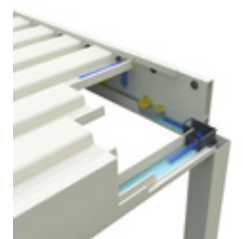

Integrated water drainage

Water is drained through an integrated downspout concealed within the columns of your choice.