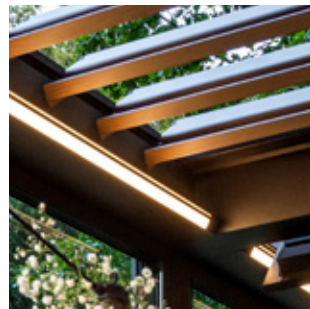

Integrated LED lighting on the inside of the frame. Equipped with upward and/or downward lighting, the Up/Down LED provides indirect or direct ambient lighting.