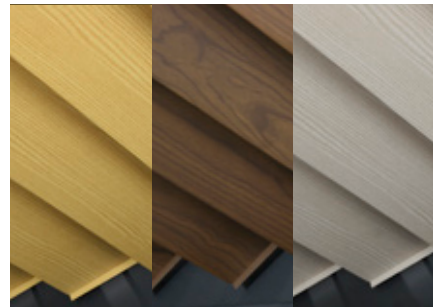

Wood look blades

Choose the natural look of wood while enjoying all the advantages of aluminum:

- Low maintenance
- Colorfast
- Shape-retaining