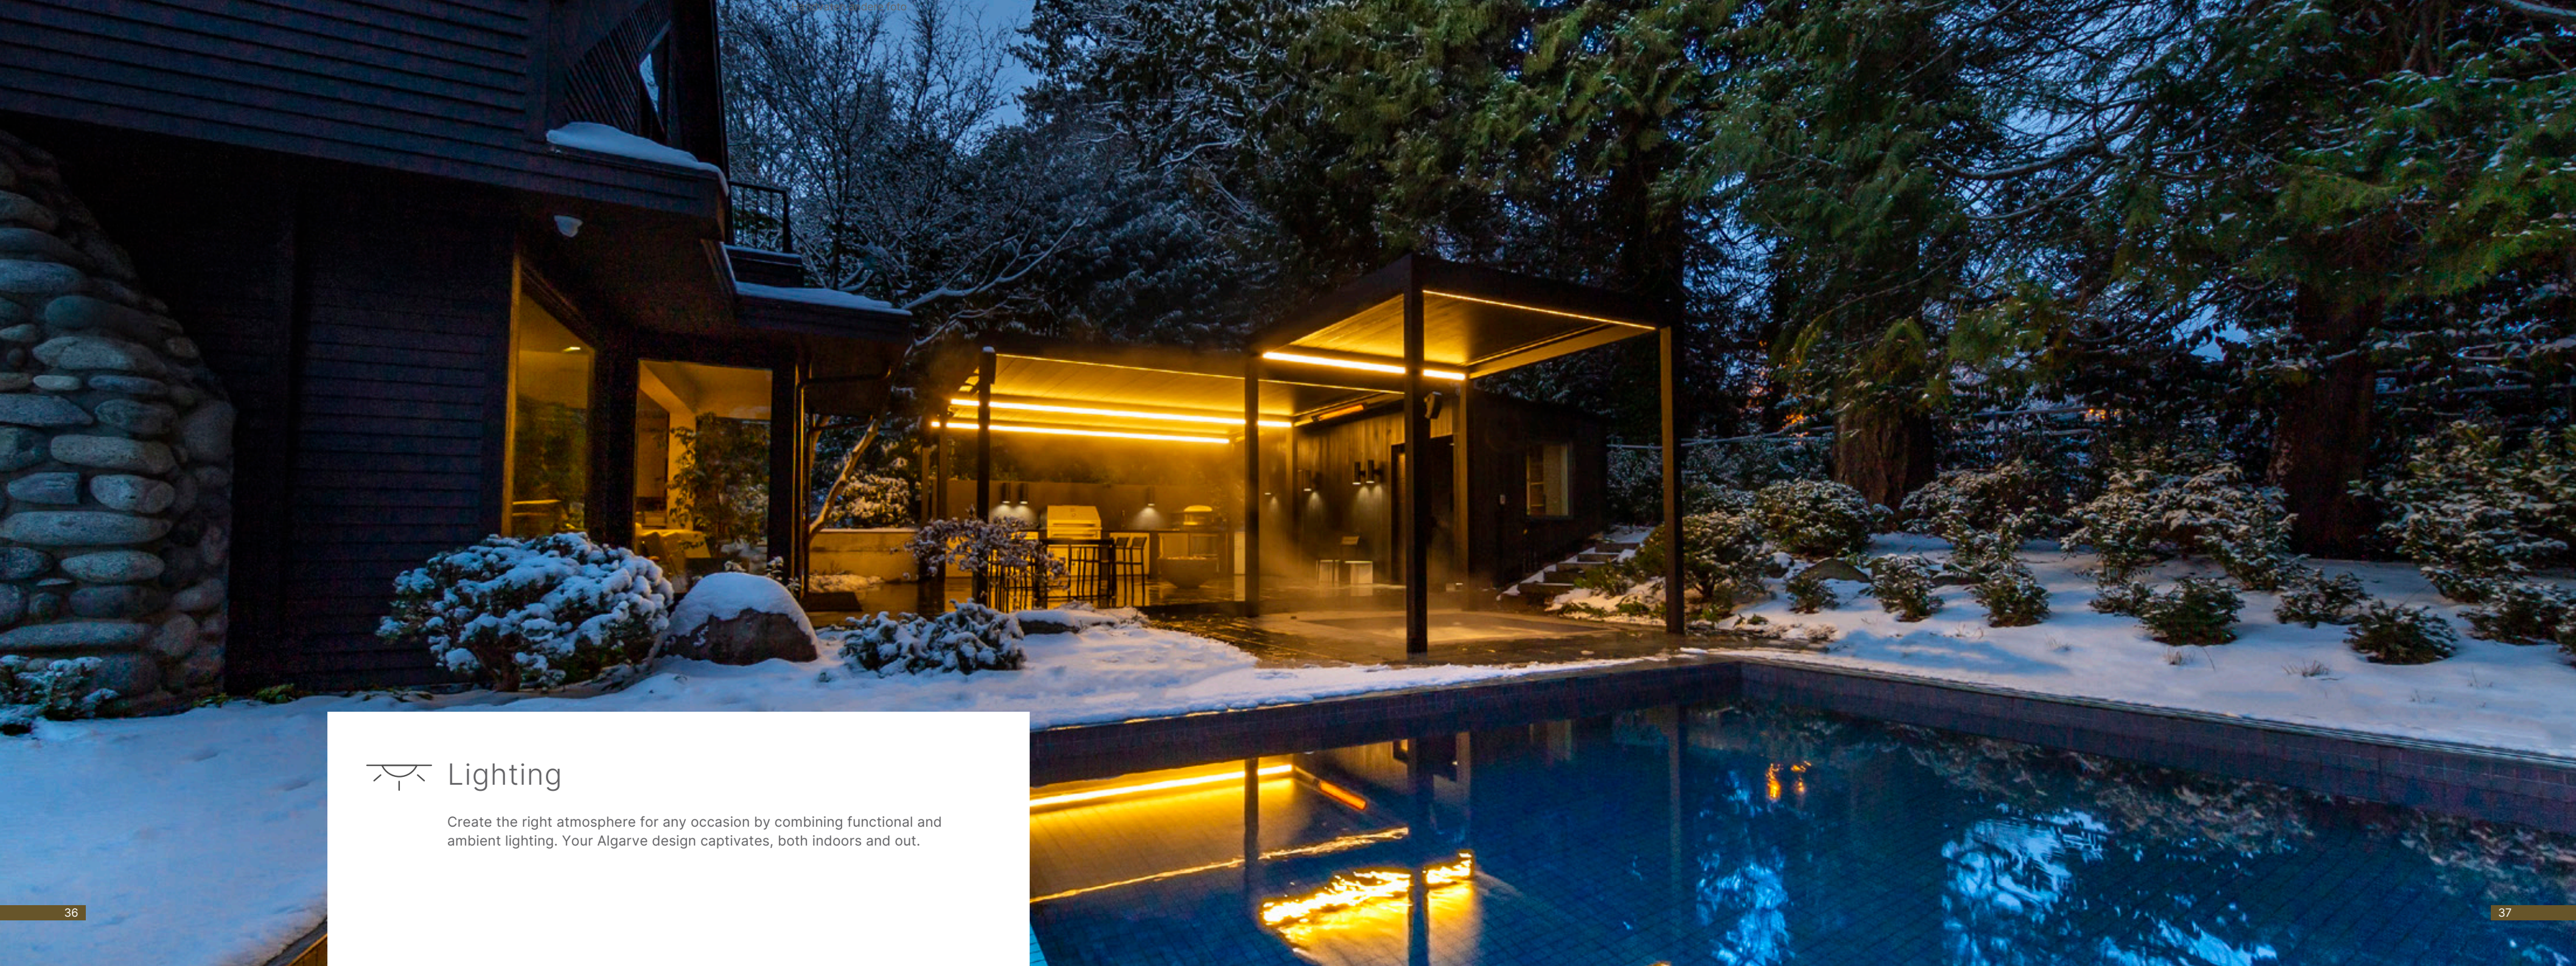

© Björn Larsson, bildens foto

Lighting

Create the right atmosphere for any occasion by combining functional and ambient lighting. Your Algarve design captivates, both indoors and out.