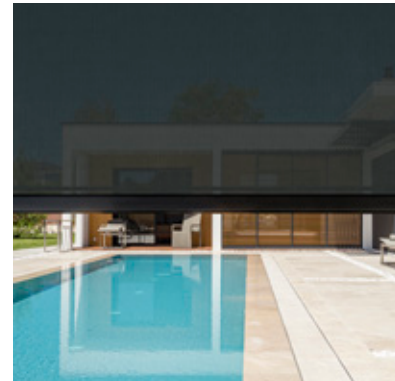

Natté screen

Tightly woven fiberglass fabric with 3% openness