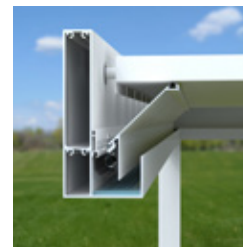

Innovative technologies

Protecto® (Algarve)

An extra protective profile between the blades and the gutter. This profile offers protection from wind, drizzle, and snow that can enter the patio cover between the blades and the frame.