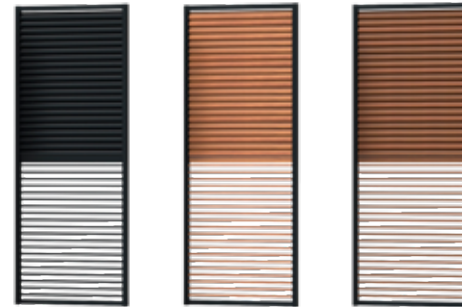

Paro privacy wood

Paro privacy wood design

Rotatable parallelogram blades

Paro privacy