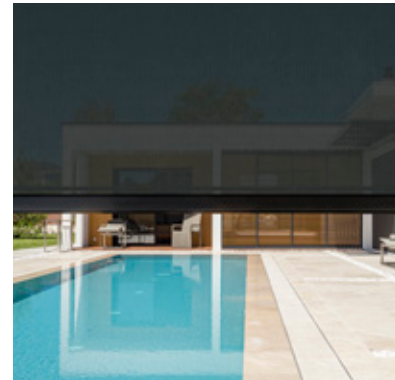

Natté screen

Tightly woven fibre glass fabric with 3 % openness