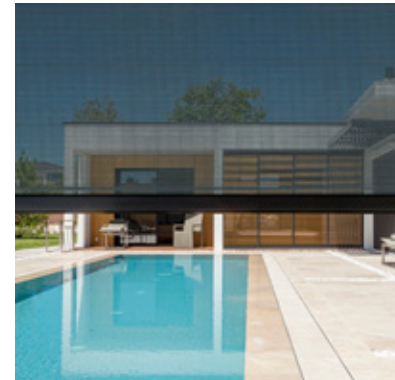

Tuffscreen

Insect mesh