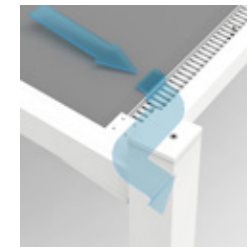

Innovative technologies

Optimal fabric tension due to Fixscreen technology

This integrated tensioning technique achieves unrivalled fabric tension. Flapping and torn fabric are a thing of the past.

No splashing water

The water will flow from the fabric into the bottom bar and is guided to the side channels. If the roof is completely closed, the funnels will prevent splashing water.

Integrated water drainage via bottom bar and side guiding channels