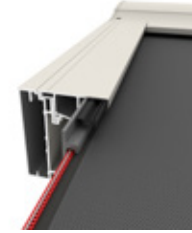

Innovative technologies

Optimal fabric tension due to Fixscreen technology

This integrated tensioning technique achieves unrivalled fabric tension. Flapping and torn fabric are a thing of the past.