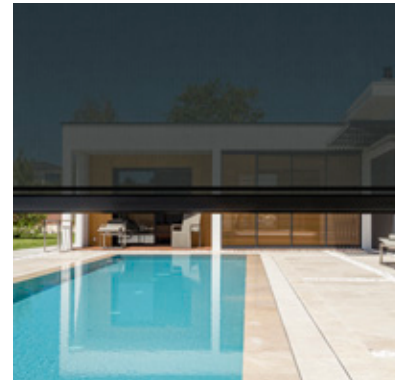

Sergé screen

Tightly woven fibre glass fabric with 5 % openness