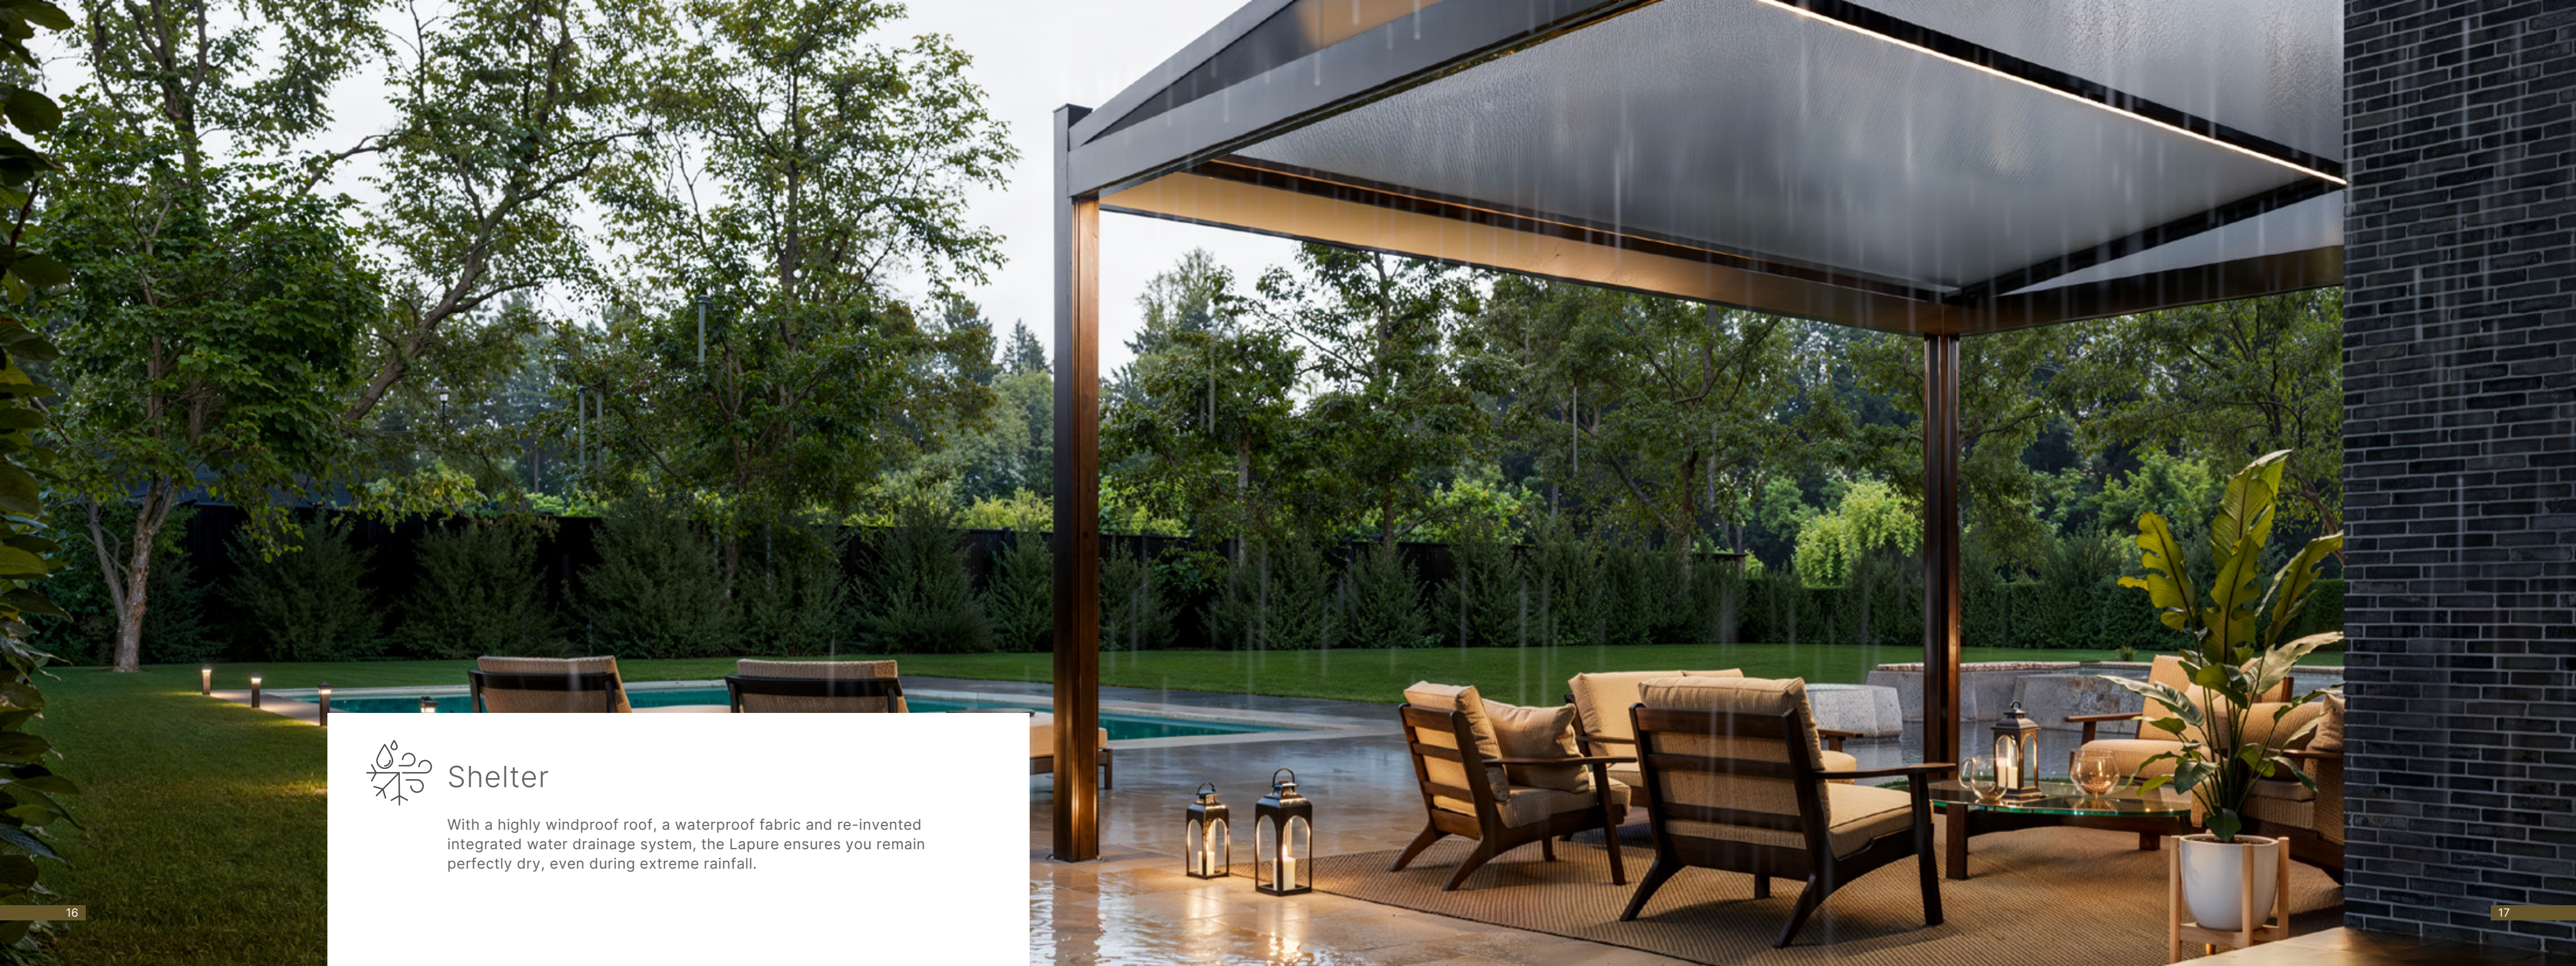

Lapure®

Lapure is a wall-mounted patio cover with a durable canvas roof that protects against both sun and rain. With a slope between 8 and 25°, it ensures optimal water drainage through integrated gutters, making it a reliable solution for year-round outdoor comfort, even during wet weather.

To facilitate the integration of side screens, the patio cover is fitted with a vertical wall profile and an additional head box. The triangle created between the head box and the side guide matches with the Fixscreen fabric on the side.

Insect mesh

Quick Passage Way

You're all set, screens closed, your favorite drink and savoring the moment. What if someone wants to get in or out? With the Loggia Canvas Quick Passage Way you avoid opening and closing the screens every time. Quickly, serene and not disturbing your me-time. The Loggia Canvas Quick Passage Way is an aluminium framed sliding door, covered with fiberglass screen fabric.

Sliding system

No obtrusive rail at the bottom of the doorway.

Shelter

With a highly windproof roof, a waterproof fabric and re-invented integrated water drainage system, the Lapure ensures you remain perfectly dry, even during extreme rainfall.