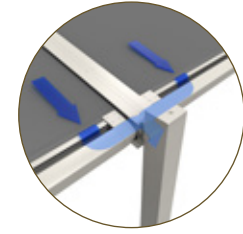

Smooth water drainage

Splash-free and no risk of blockage thanks to the innovative bottom-bar, extra funnels and internal PVC drainpipe in the columns.