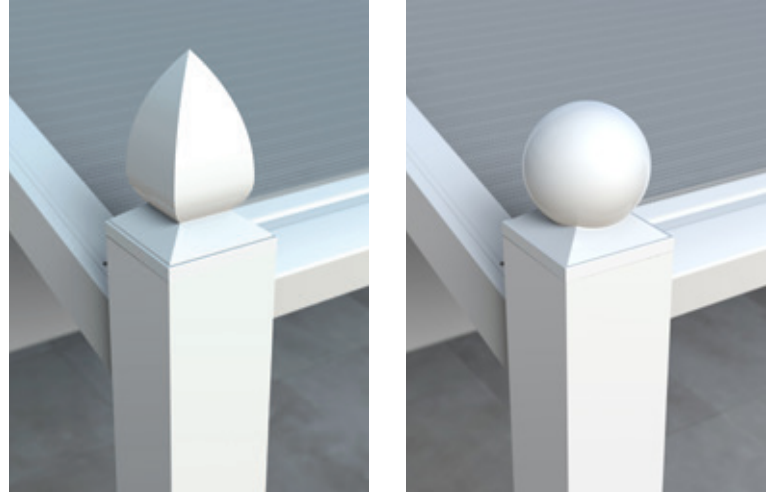

Lapure Classic Line

The Classic Line creates a classic, traditional style by adding decorative top pieces in a globe or diamond shape.

Optional wall cover profile

Sleek design and high-quality finish: the bottom cover profile neatly conceals mounting brackets, motor controls and cabling. And the top cover protects the screen box.