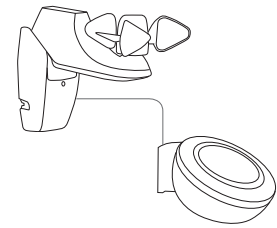

Weather sensors

Did you know that Lapure is the only solution on the market that guarantees a fully waterproof experience, even at maximum dimensions (6m x 5m) and a minimal slope of just 8° - perfect for large, sleek designs?

Thanks to its patent-pending integrated drainage system, Lapure meets Water Drainage Class 2 according to NBN EN 13561 standards and can effortlessly handle up to 56 liters of rain per m² per hour. This means reliable protection and peace of mind. Even during heavy rainfall (up to 108 l/m².h), the Lapure structure and fabric roof remain intact. Excess water that cannot be drained quickly enough will then flow over the bottom rail.

Wind sensor

A wind sensor controls the sun protection screens of your pergola, according to a preset wind speed. In the case of extremely strong winds, it can retract your screens in order to protect them from being damaged.

Rain sensor

A rain sensor can automatically close your roof when rain is detected, keeping the furniture underneath your patio cover dry at all times. If you choose a Lapure Shade, a rain sensor ensures that the fabric rolls in when it starts to rain.