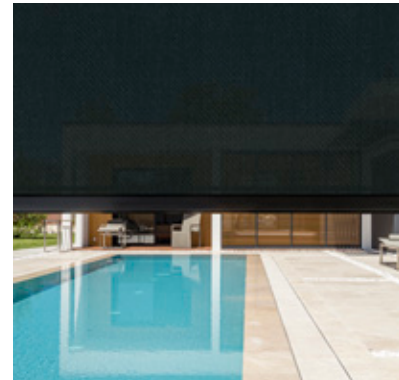

Sun protection screens

Add screens* in the front and/or the sides to create the perfect shadow. The fabric is colorfast and resistant to moisture and heat. Thanks to our patented Fixscreen technology, the screens stay firmly attached to the structure, offering you extra protection from wind and rain. With the elegant Triangle in the upper corners, you are perfectly shielded from the sun.

Want to enjoy protection and comfort, without giving up on the open view? Crystalband fabric lets you stay in touch with the outdoors, in your own little cocoon.

Fully customizable

Our fabrics are available in sizes up to 17 m² and they come in different weave patterns to create the ideal level of transparency or privacy. You can even integrate a full-width crystal window to retain an optimal view of the outside. You can order them in more than 50 RAL colors or print your own design on the fabric, such as a logo or a photo.

To facilitate the integration of side screens, the patio cover is fitted with a vertical wall profile and an additional head box. The triangle created between the head box and the side guide matches with the Fixscreen fabric on the side.

Privacy screen

Fibre glass fabric with 1 % openness for increased privacy