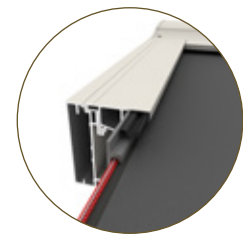

Structural strength

At Renson, we guarantee the highest quality standards by having our products thoroughly tested and certified according to the strictest industry standards.

Aluminium structure

The Lapure is built with extruded aluminium profiles, which are known to be light, strong, rust-resistant and able to withstand extreme weather conditions.

Water drainage

Water resistance and drainage are tested using a spray system that simulates rainstorms. In this way, we determine the flow rate of our patio covers and how this can be further optimized.

Load-bearing capacity

As the Lapure has a fabric roof, it cannot withstand snow, only rain. In case of snow, you need to roll up the fabric.

Wind

The fabric is equipped with a durable zip guide with smooth technology, which ensures high wind resistance up to 100 km/h.

Invisible strength

Fixscreen technology and fully enclosed aluminium column for complete peace of mind, even in strong winds.